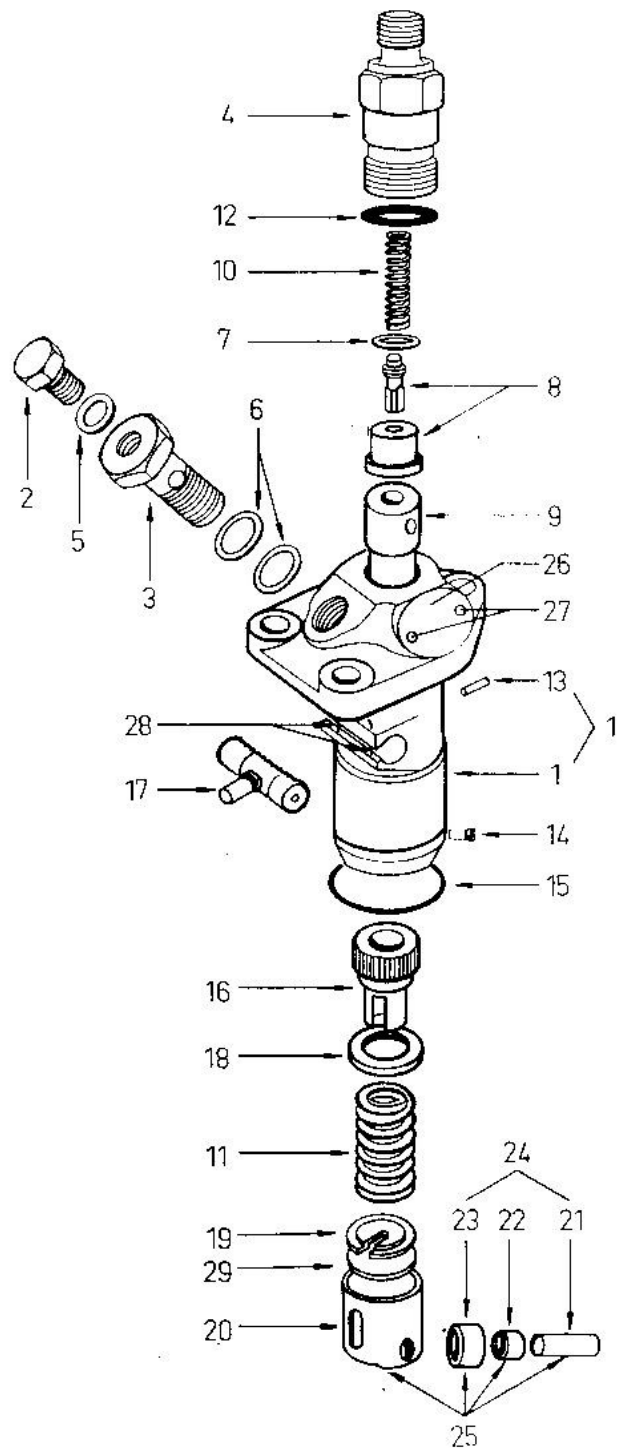

ITEM NO.	DESCRIPTION OF PARTS	QTY.	CODE NO.
1	PUMP HOUSING	1	0110
2	VENT. PLUG	1	0305
3	BANJO SCREW	1	0317
4	DELIVERY VALVE HOLDER	1	0318
5	WASHER, VENT. PLUG	1	0814
6	WASHER, BANJO SCREW	2	0822
7	SEAL, HIGH PRESSURE	1	0823
8	DELIVERY VALVE	1	1203
9	ELEMENT ASSY.	1	2602
10	SPRING, DELIVERY VALVE	1	1007
11	PLUNGER SPRING	1	1006
12	JOINT RING	1	0824
13	BARREL LOCKING PIN	1	0401
14	TAPPET GUIDE PIN	1	0410
15	SNAP RING	1	0902
16	CONTROL SLEEVE	1	2002
17	CONTROL ROD	1	2702
18	PLATE, SPRING UPPER	1	0604
19	PLATE, SPRING LOWER	1	0605
20	TAPPET BODY	1	0111
21	ROLLER TAPPET PIN	1	0411
22	ROLLER BUSH	1	1603
23	TAPPET ROLLER	1	1604
24	PIN - ROLLER ASSY.	1	0510
25	ROLLER - TAPPET ASSY.	1	0511
26	NAME PLATE	1	2304
27	GROOVED PIN	2	2201
28	LIMIT WIRE	2	1401
29	DISC, LOWER PLATE	1	0702

Super Star DIESEL
MAZOT POMPASI
0601.K