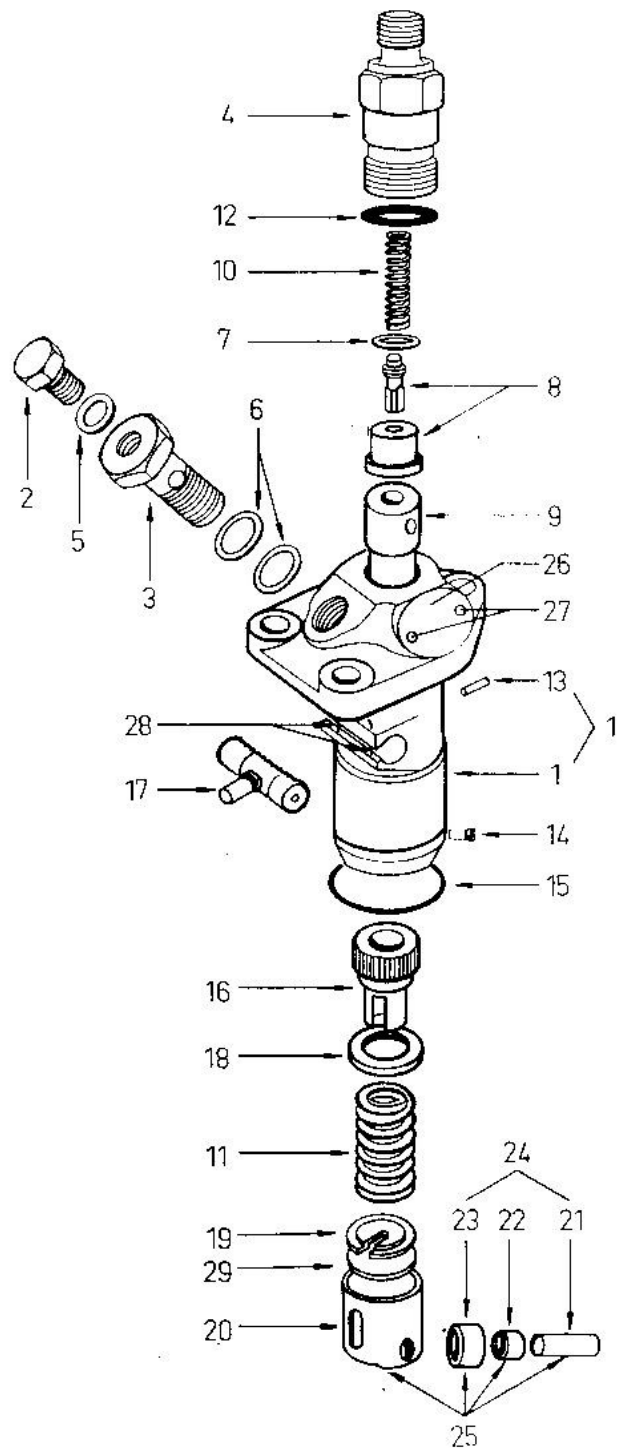

| ITEM NO. | DESCRIPTION OF PARTS | QTY. | CODE NO. |
|----------|------------------------|------|----------|
| 1 | PUMP HOUSING | 1 | 0110 |
| 2 | VENT. PLUG | 1 | 0305 |
| 3 | BANJO SCREW | 1 | 0317 |
| 4 | DELIVERY VALVE HOLDER | 1 | 0318 |
| 5 | WASHER, VENT. PLUG | 1 | 0814 |
| 6 | WASHER, BANJO SCREW | 2 | 0822 |
| 7 | SEAL, HIGH PRESSURE | 1 | 0823 |
| 8 | DELIVERY VALVE | 1 | 1203 |
| 9 | ELEMENT ASSY. | 1 | 2602 |
| 10 | SPRING, DELIVERY VALVE | 1 | 1007 |
| 11 | PLUNGER SPRING | 1 | 1006 |
| 12 | JOINT RING | 1 | 0824 |
| 13 | BARREL LOCKING PIN | 1 | 0401 |
| 14 | TAPPET GUIDE PIN | 1 | 0410 |
| 15 | SNAP RING | 1 | 0902 |
| 16 | CONTROL SLEEVE | 1 | 2002 |
| 17 | CONTROL ROD | 1 | 2702 |
| 18 | PLATE, SPRING UPPER | 1 | 0604 |
| 19 | PLATE, SPRING LOWER | 1 | 0605 |
| 20 | TAPPET BODY | 1 | 0111 |
| 21 | ROLLER TAPPET PIN | 1 | 0411 |
| 22 | ROLLER BUSH | 1 | 1603 |
| 23 | TAPPET ROLLER | 1 | 1604 |
| 24 | PIN - ROLLER ASSY. | 1 | 0510 |
| 25 | ROLLER - TAPPET ASSY. | 1 | 0511 |
| 26 | NAME PLATE | 1 | 2304 |
| 27 | GROOVED PIN | 2 | 2201 |
| 28 | LIMIT WIRE | 2 | 1401 |
| 29 | DISC, LOWER PLATE | 1 | 0702 |

Super Star DIESEL
MAZOT POMPASI
0601.K